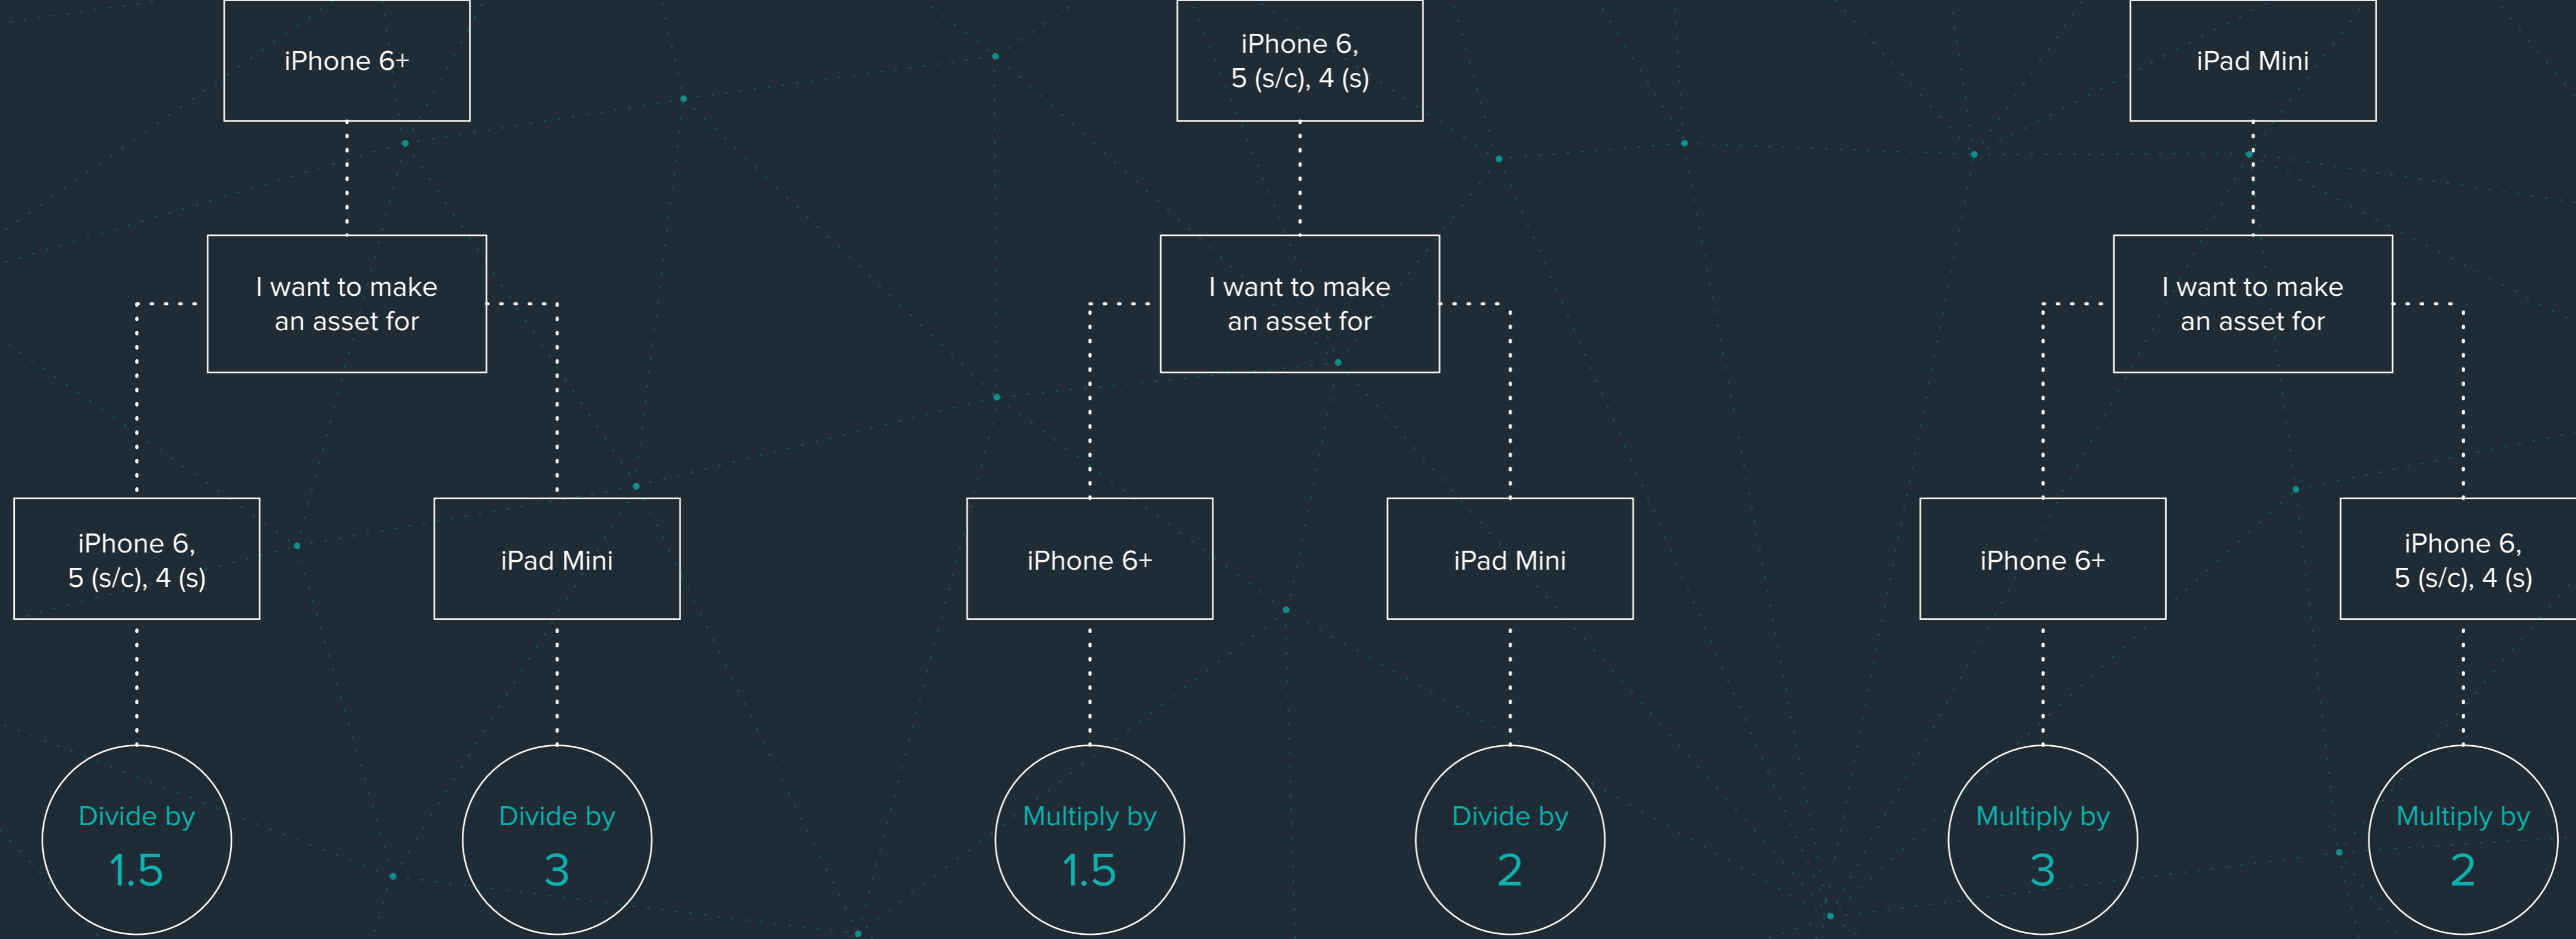

CREATE CRYSTAL CLEAR GRAPHIC ASSETS FOR ALL iOS DEVICES

WITHOUT MAKING EVERY SCREEN SEPARATELY

INSTANTLY CREATE ALL ASSETS YOU NEED OUT OF A SINGLE @3X ASSET

WHAT THE USER SEES

WHAT THE DESIGNER DOES

RESIZE AN ASSET

What is your prototyping device?

TO DO THIS FASTER, USE DROPTIMIZER

Super easy!

[Download DROPTIMIZER to see for yourself](#)