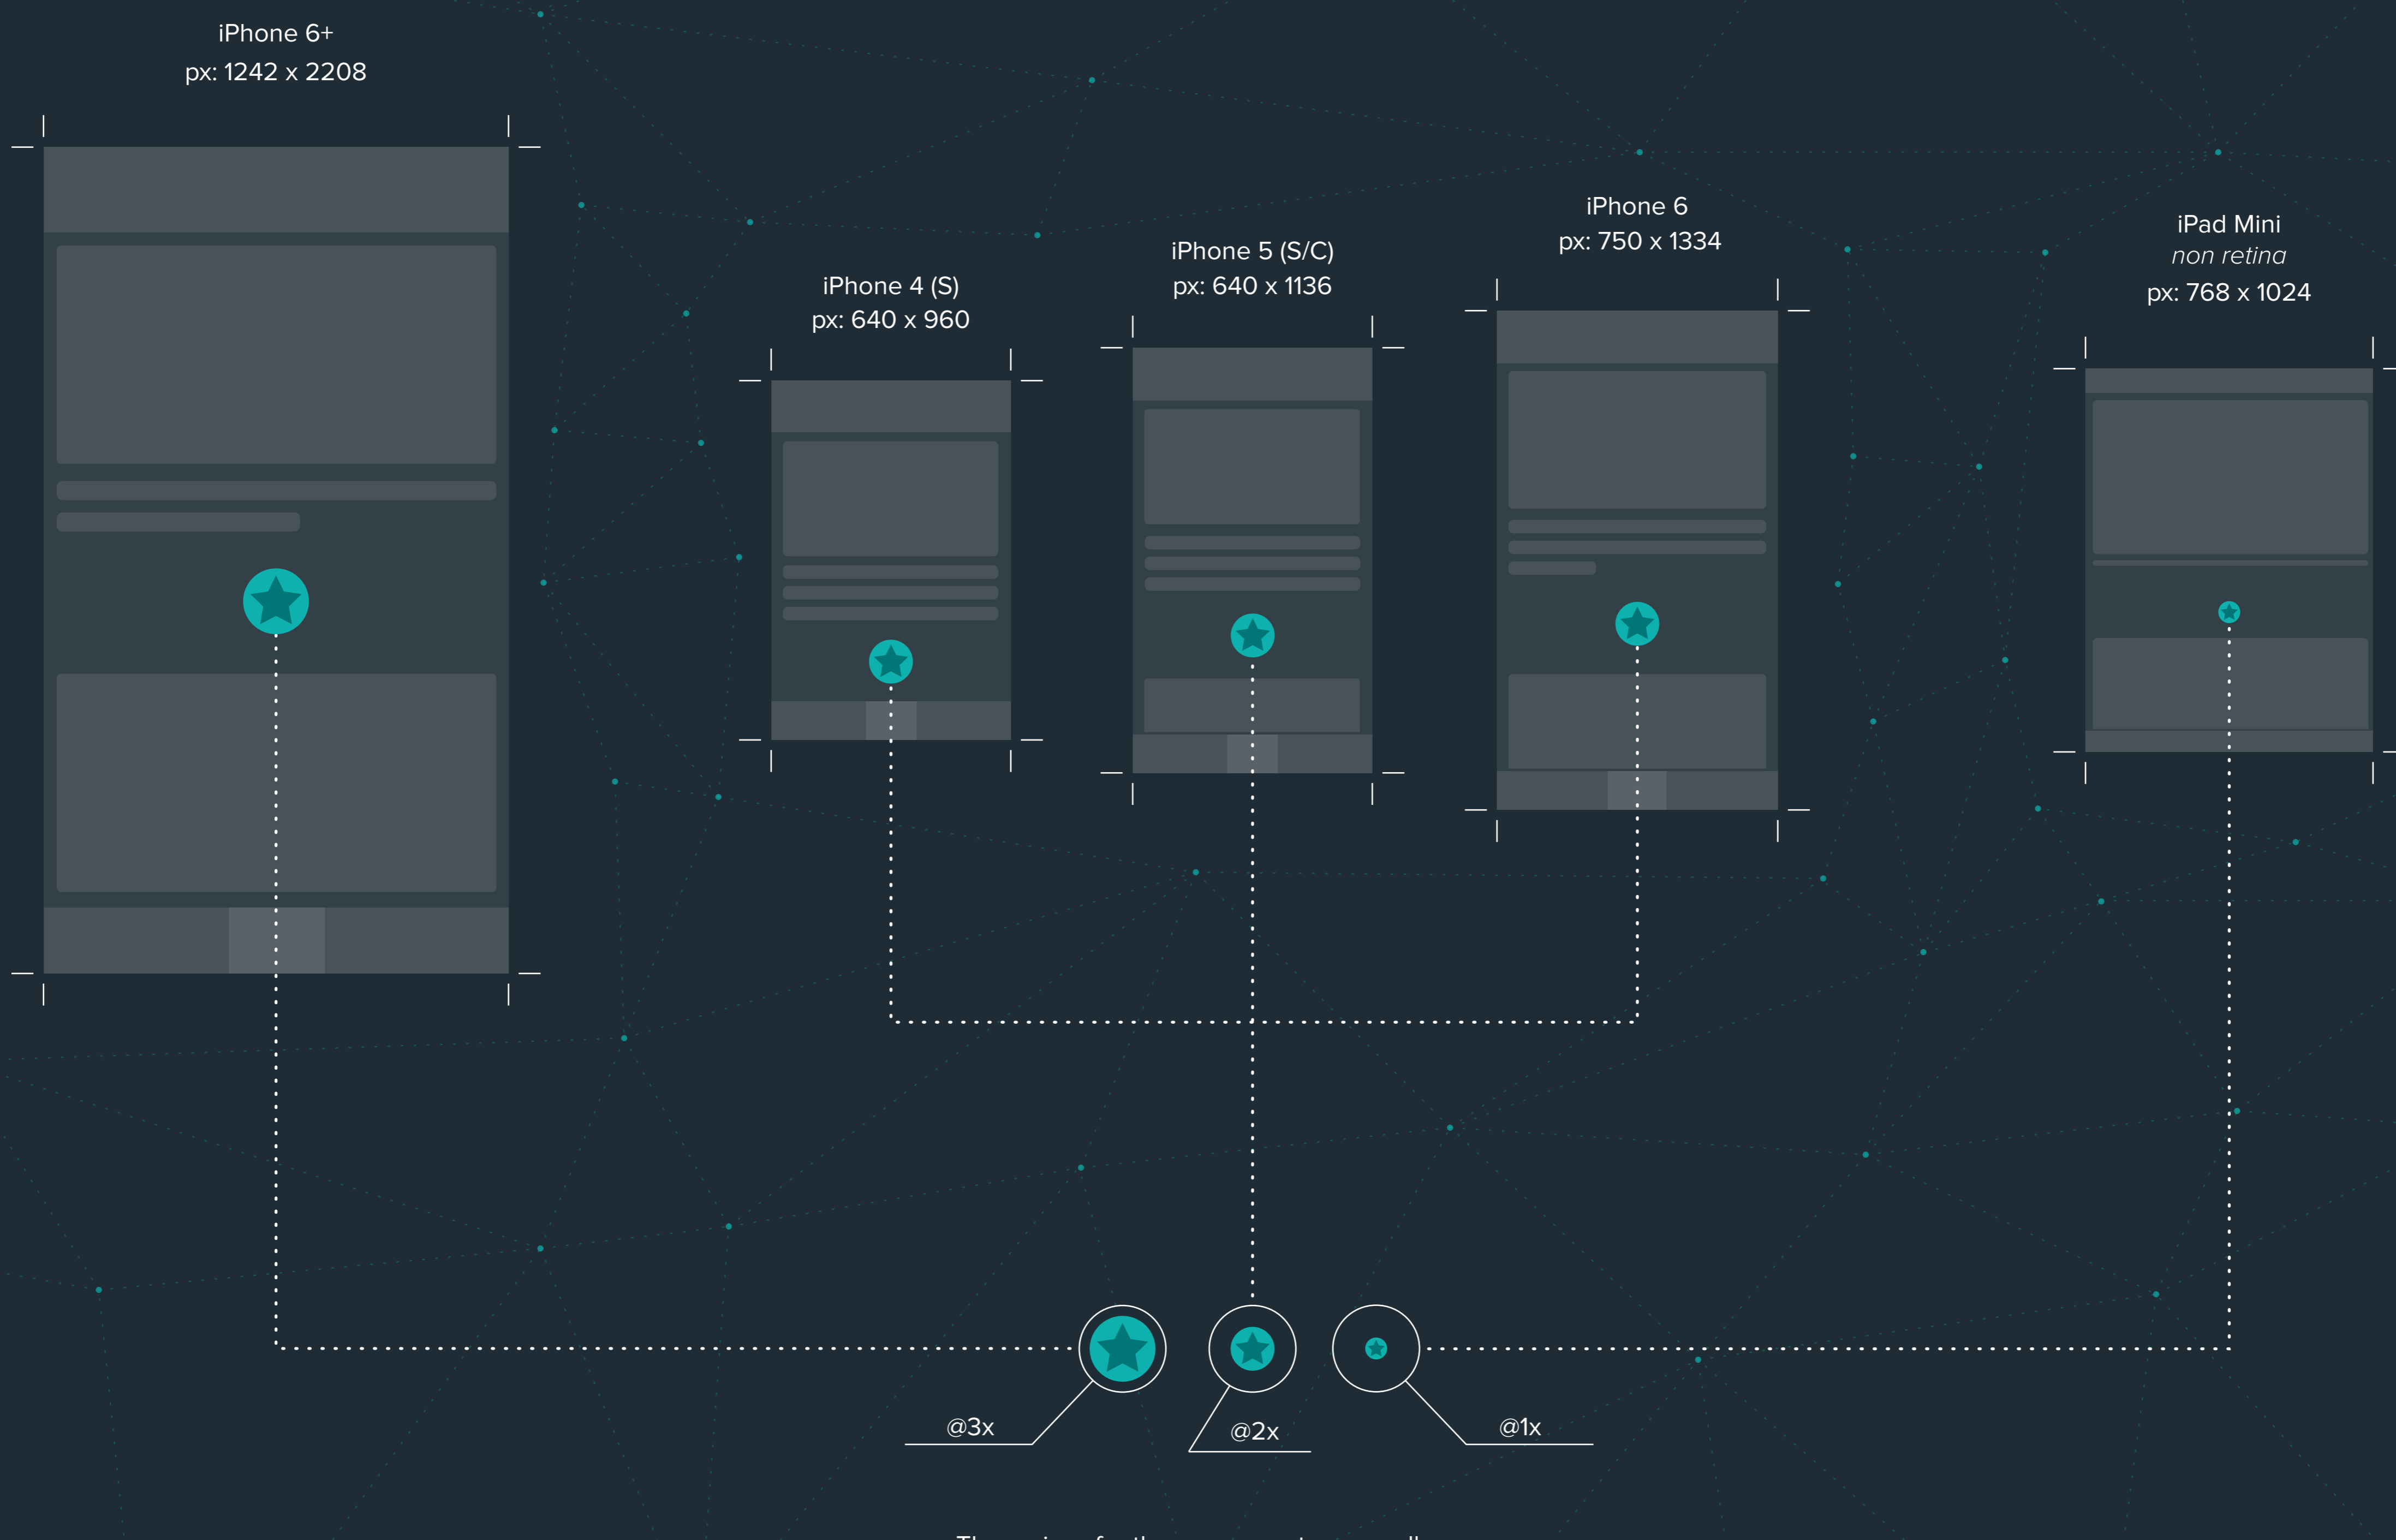

CREATE CRYSTAL CLEAR GRAPHIC ASSETS FOR ALL iOS DEVICES

WITHOUT MAKING EVERY SCREEN SEPARATELY

INSTANTLY CREATE ALL ASSETS YOU NEED OUT OF A SINGLE @3X ASSET

WHAT THE USER SEES

WHAT THE DESIGNER DOES

RESIZE AN ASSET

What is your prototyping device?

TO DO THIS FASTER, USE DROPTIMIZER

Super easy!

[Download DROPTIMIZER to see for yourself](#)