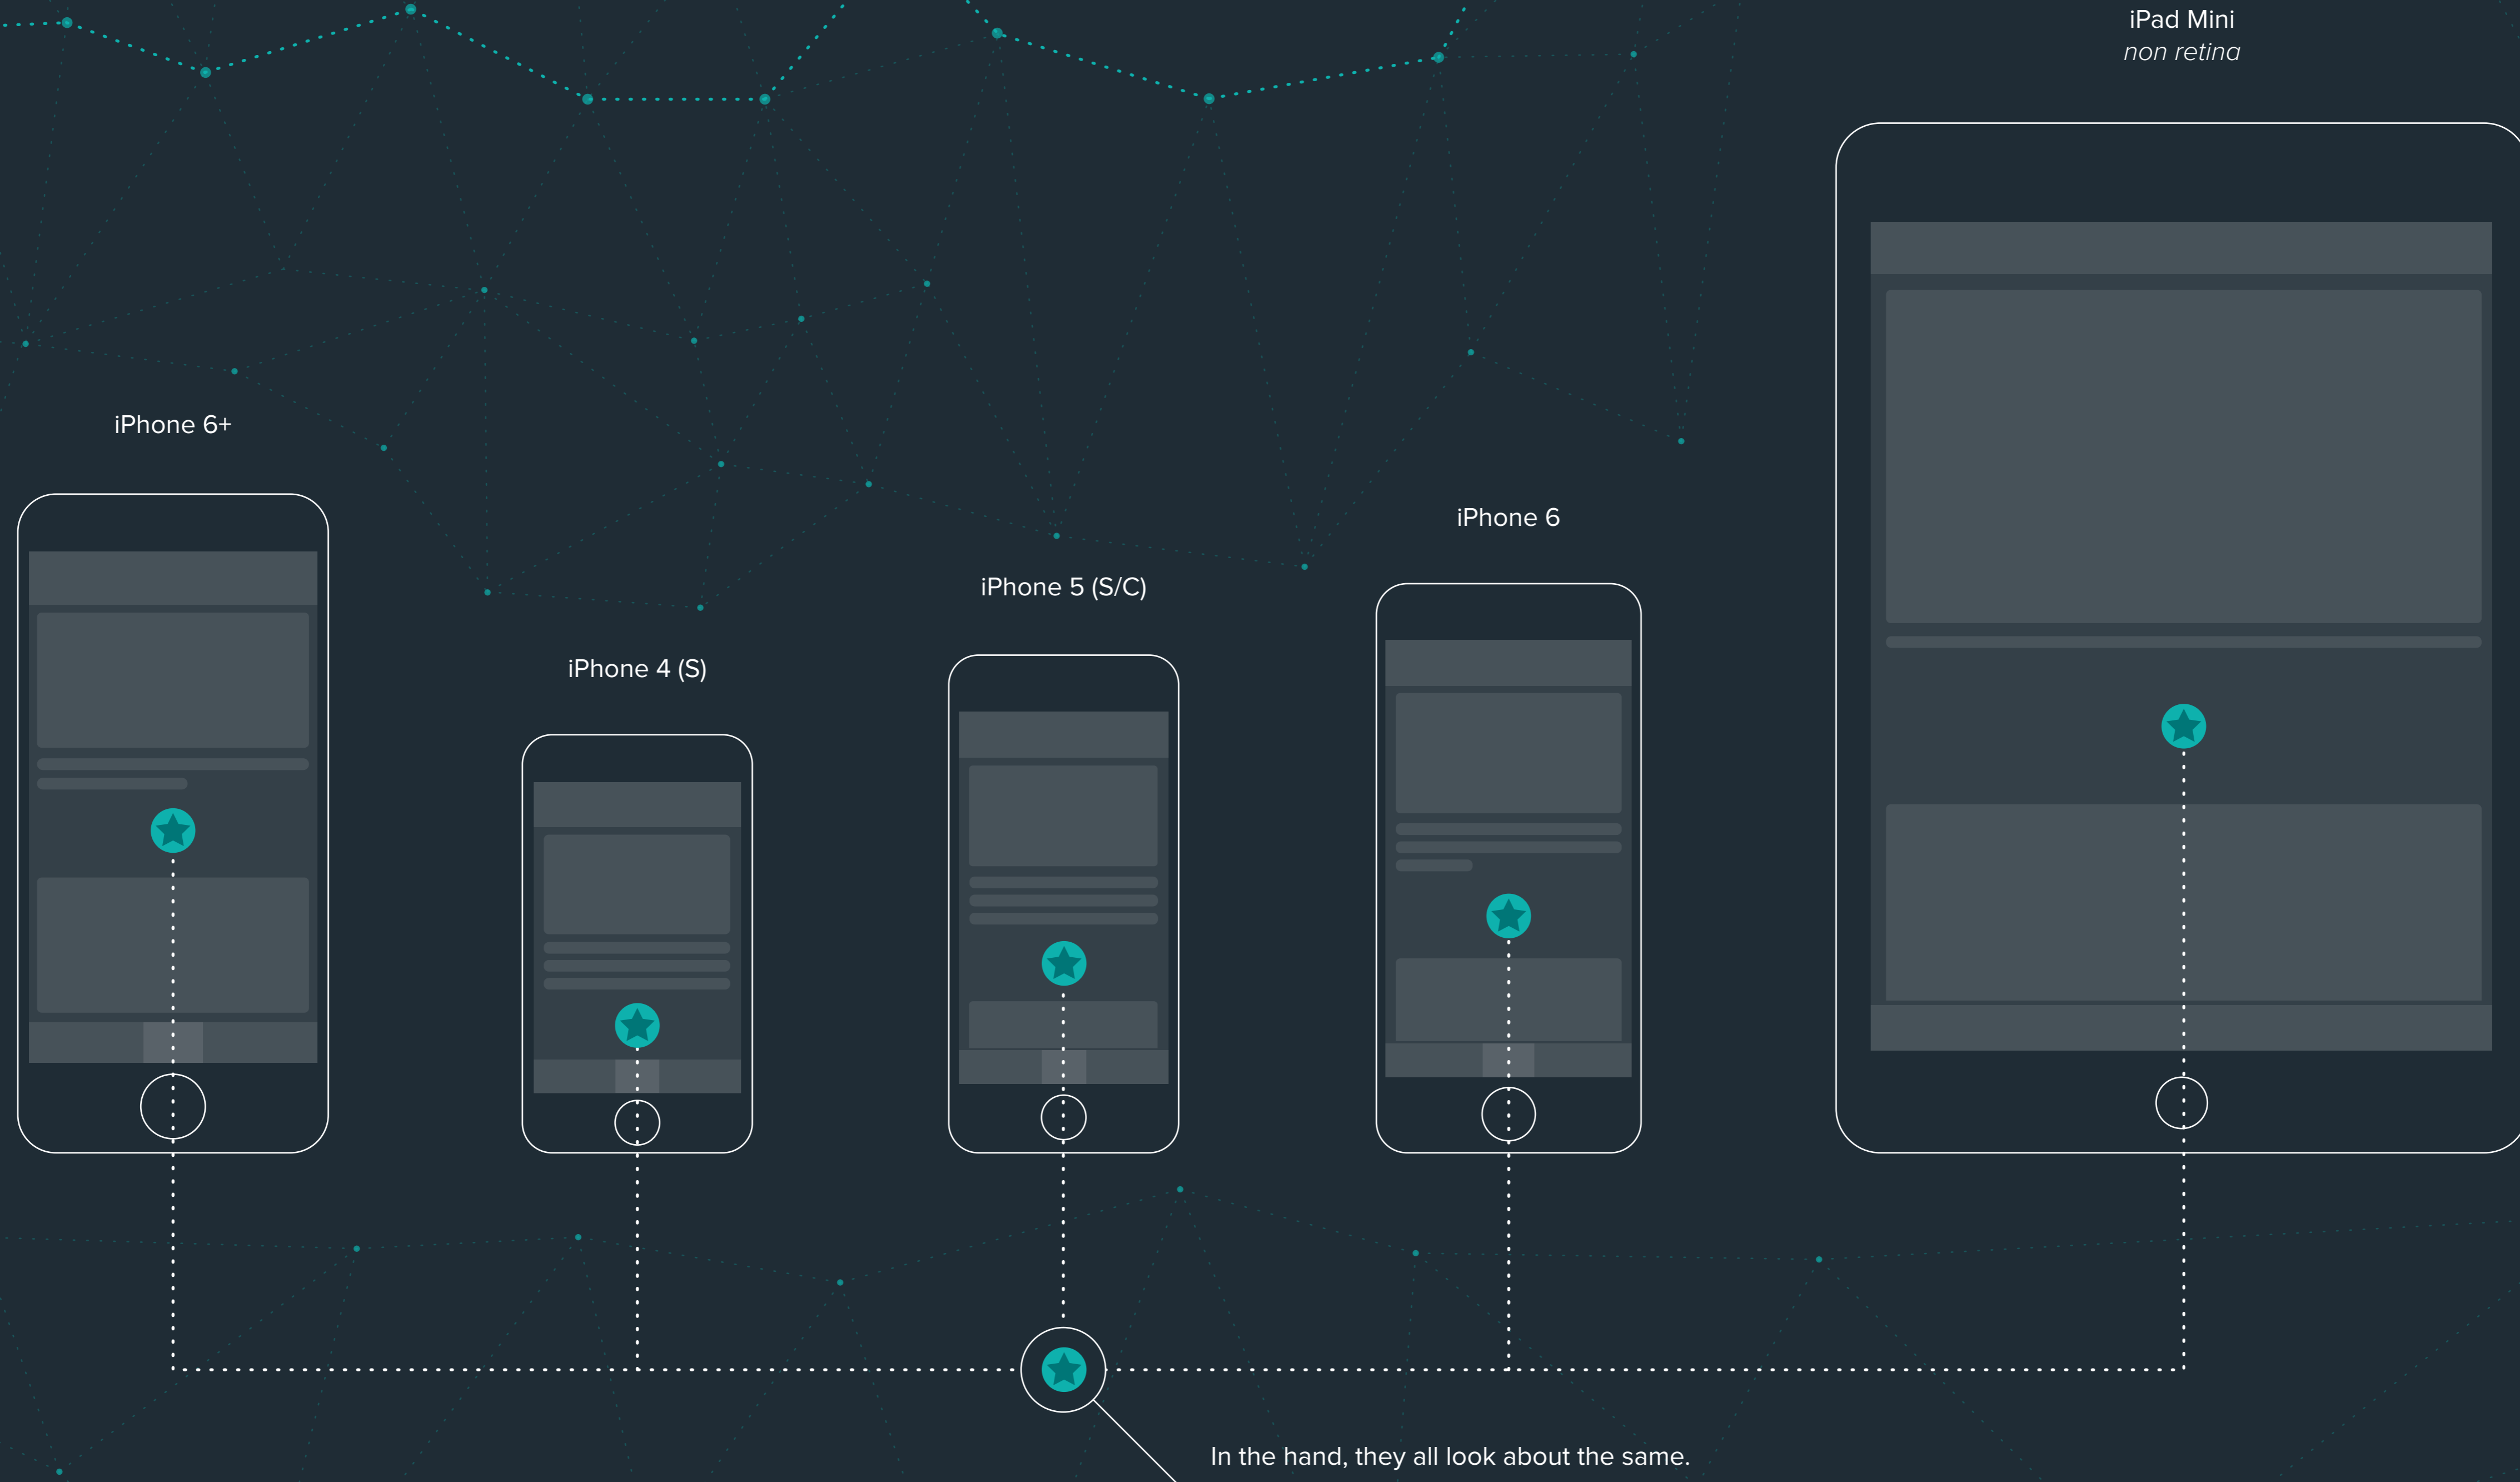

CREATE CRYSTAL CLEAR GRAPHIC ASSETS FOR ALL iOS DEVICES

WITHOUT MAKING EVERY SCREEN SEPARATELY

INSTANTLY CREATE ALL ASSETS YOU NEED OUT OF A SINGLE @3X ASSET

WHAT THE USER SEES

WHAT THE DESIGNER DOES

RESIZE AN ASSET

What is your prototyping device?

TO DO THIS FASTER, USE DROPTIMIZER

Super easy!

[Download DROPTIMIZER to see for yourself](#)